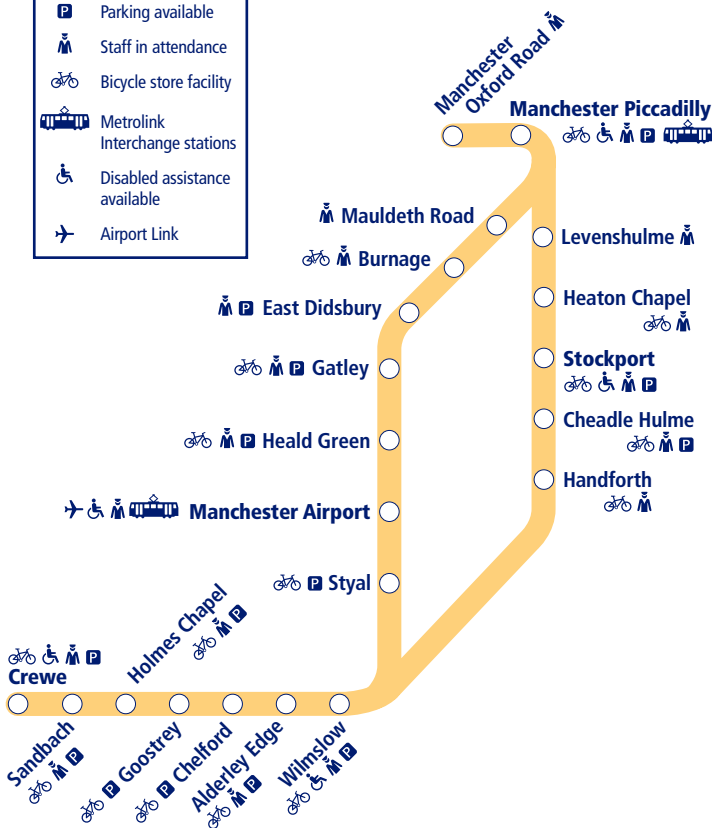

NORTHERN

Go do your thing

This timetable shows a summary of Northern services between **Crewe/ Wilmslow and Manchester via Stockport and via Manchester Airport**. For other services between **Stockport and Manchester** see other timetables. For stopping services between **Manchester Airport and Manchester** see Timetable 21.

How to read this timetable

Look down the left hand column for your departure station. Read across until you find a suitable departure time. Read down the column to find the arrival time at your destination. Through services are shown in bold type (this means you won't have to change trains). Connecting services are shown in light type. If you travel on a connecting service, change at the next station shown in bold or if you arrive on a connecting service, change at the last station shown in bold, unless a footnote advises otherwise.